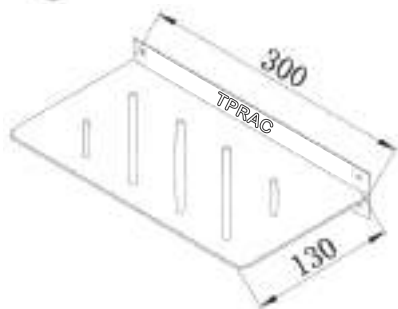

Repisa Flora

Color gris (acero inoxidable)