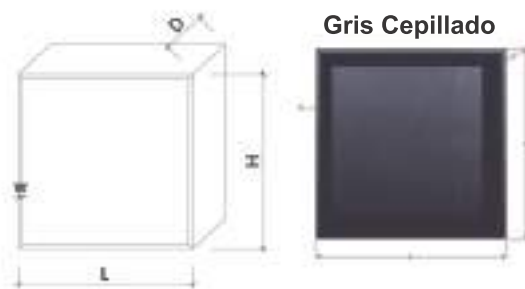

## **Nicho Supra**

*Color gris (acero inoxidable)*

L=300mm

H=300mm

D= 100/150mm

W= 5/10/15