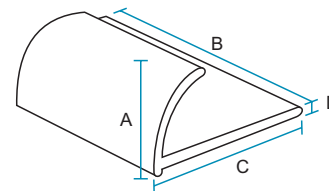

3/8 in. x 8 ft. White C-Shaped Tile Edging Trim

DIAMETER:

3/8 in.

COLOR/FINISH:

WHITE

IMAGE:

PRODUCT LENGTH (ft.):

8 ft

MATERIAL:

PVC

MANUFACTURED WARRANTY:

10 YEARS

TECHNICAL CHARACTERISTICS:

Our PVC Tile Edging C Trim offers the right solution for walls, exterior wall corners, kitchen countertops, and backsplashes. It protects your ceramic and stone edges against costly damage. The Straight Edge Grout Line makes installation faster and eliminates the need for spacers between the trim and tile.

A	3/8 in.
B	8 ft.
C	.95 in.
D	.039 in.