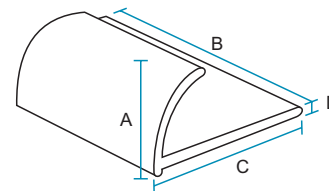

### MATERIAL:

PVC

### TECHNICAL CHARACTERISTICS:

Our PVC Tile Edging C Trim offers the right solution for walls, exterior wall corners, kitchen countertops, and backsplashes. It protects your ceramic and stone edges against costly damage. The Straight Edge Grout Line makes installation faster and eliminates the need for spacers between the trim and tile.