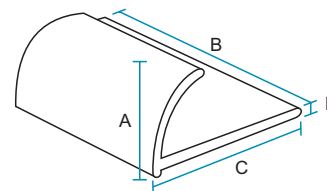

SPECIFICATION SHEET

**MATT SILVER
ALUMINUM 1/2 in. x 8 ft.
C-SHAPED TILE EDGING TRIM**

FLOORING PRODUCT TYPE:

UNDERLAYMENT

SERIES NAME:

TILE EDGING TRIM

DESCRIPTION:

1/2 in. x 8 ft. Bright Bronze C-Shaped Tile Edging Trim

DIAMETER:

1/2 in.

COLOR/FINISH:

MATT SILVER

IMAGE:

PRODUCT LENGTH (ft.):

8 ft

MATERIAL:

Anodized Aluminum

MANUFACTURED WARRANTY:

10 YEARS

TECHNICAL CHARACTERISTICS:

Our Aluminum Tile Edging C Trim offers the right solution for walls, exterior wall corners, kitchen countertops, and backsplashes. It protects your ceramic and stone edges against costly damage. The Curved Edge Grout Line makes installation faster and eliminates the need for spacers between the trim and tile.

A	1/2 in.
B	8 ft.
C	.95 in.
D	.039 in.