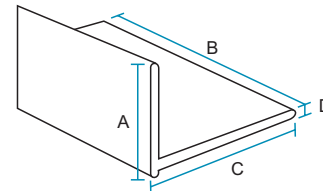

3/8 in. x 8 ft. Matt Bronze L-Shaped Tile Edging Trim

DIAMETER:

3/8 in.

COLOR/FINISH:

MATT BRONZE

IMAGE:

PRODUCT LENGTH (ft.):

8 ft

MATERIAL:

Anodized Aluminum

MANUFACTURED WARRANTY:

10 YEARS

TECHNICAL CHARACTERISTICS:

Our Aluminum Tile Edging L Trim offers the right solution for walls, exterior wall corners, kitchen countertops, and backsplashes. It protects your ceramic and stone edges against costly damage. The Straight Edge Grout Line makes installation faster and eliminates the need for spacers between the trim and tile.

A	3/8 in.
B	8 ft.
C	.95 in.
D	.039 in.