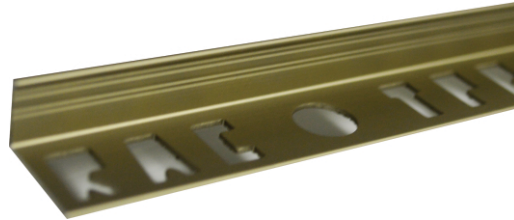

CreaPrac
Creaciones Prácticas
www.creaprac.com

SPECIFICATION SHEET

**MATT BRONZE
ALUMINUM 3/8 in. x 8 ft.
L-SHAPED TILE EDGING TRIM**

FLOORING PRODUCT TYPE:

UNDERLAYMENT

SERIES NAME:

TILE EDGING TRIM

DESCRIPTION:

3/8 in. x 8 ft. Matt Bronze L-Shaped Tile Edging Trim

DIAMETER:

3/8 in.

COLOR/FINISH:

MATT BRONZE

IMAGE:

PRODUCT LENGTH (ft.):

8 ft

MATERIAL:

Anodized Aluminum

MANUFACTURED WARRANTY:

10 YEARS

TECHNICAL CHARACTERISTICS:

Our Aluminum Tile Edging L Trim offers the right solution for walls, exterior wall corners, kitchen countertops, and backsplashes. It protects your ceramic and stone edges against costly damage. The Straight Edge Grout Line makes installation faster and eliminates the need for spacers between the trim and tile.