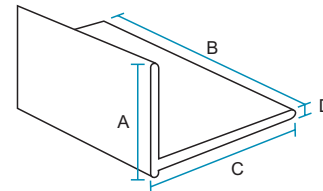

3/8 in. x 8 ft. Matt Bronze L-Shaped Tile Edging Trim

DIAMETER:

3/8 in.

COLOR/FINISH:

BRIGHT TIN

IMAGE:

PRODUCT LENGTH (ft.):

8 ft

MATERIAL:

Anodized Aluminum

MANUFACTURED WARRANTY:

10 YEARS

TECHNICAL CHARACTERISTICS:

Our Aluminum Tile Edging L Trim offers the right solution for walls, exterior wall corners, kitchen countertops, and backsplashes. It protects your ceramic and stone edges against costly damage. The Straight Edge Grout Line makes installation faster and eliminates the need for spacers between the trim and tile.

A	3/8 in.
B	8 ft.
C	.95 in.
D	.039 in.